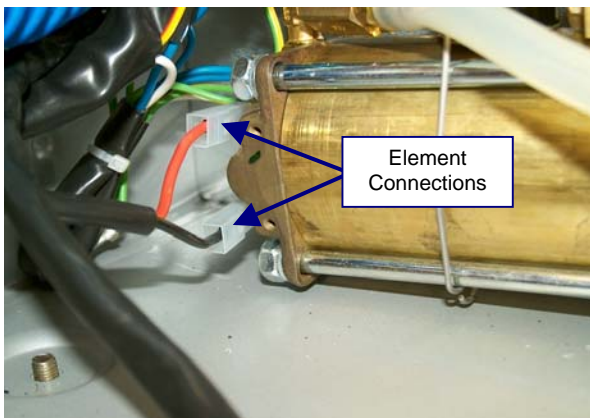

## Wire colours for the Cino XS PB machine

This information is a reference guide for wiring connections in the rheavendors Cino XS PB machine.

Valve connections

Doser

Heating Element

Over temperature cut-out