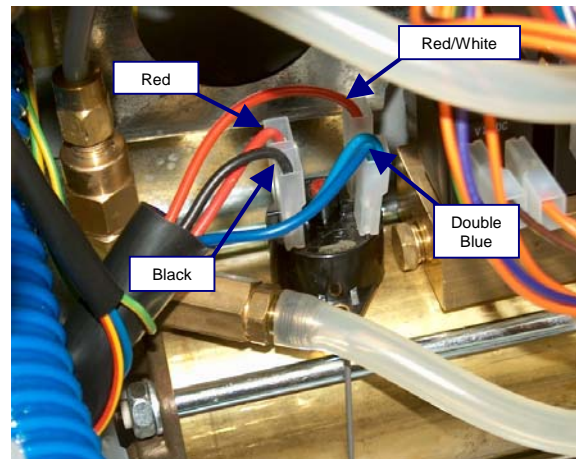

## Wire colours for the Cino XS PB machine

This information is a reference guide for wiring connections in the rheavendors Cino XS PB machine.

Valve connections

Doser

Heating Element

Over temperature cut-out