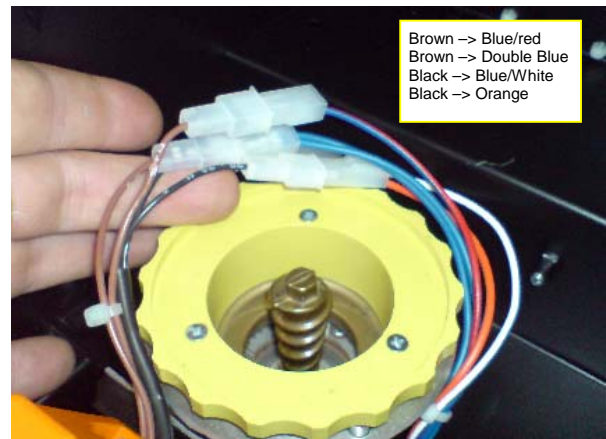

## Wire colours for the Cino XS PB machine

This information is a reference guide for wiring connections in the rheavendors Cino XS PB machine.

Valve connections

Doser

Heating Element

Over temperature cut-out