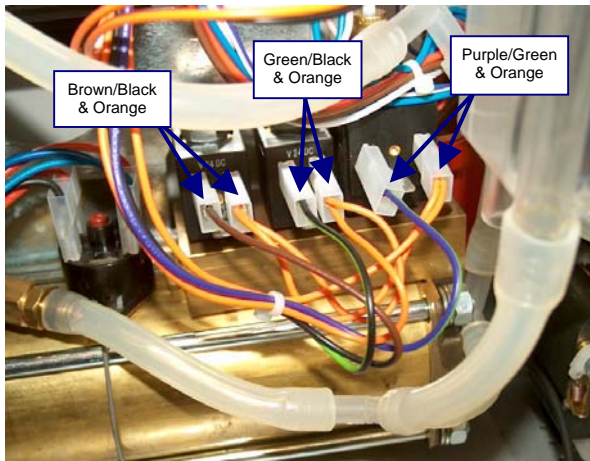

## Wire colours for the Cino XS PB machine

This information is a reference guide for wiring connections in the rheavendors Cino XS PB machine.

Valve connections

Doser

Heating Element

Over temperature cut-out