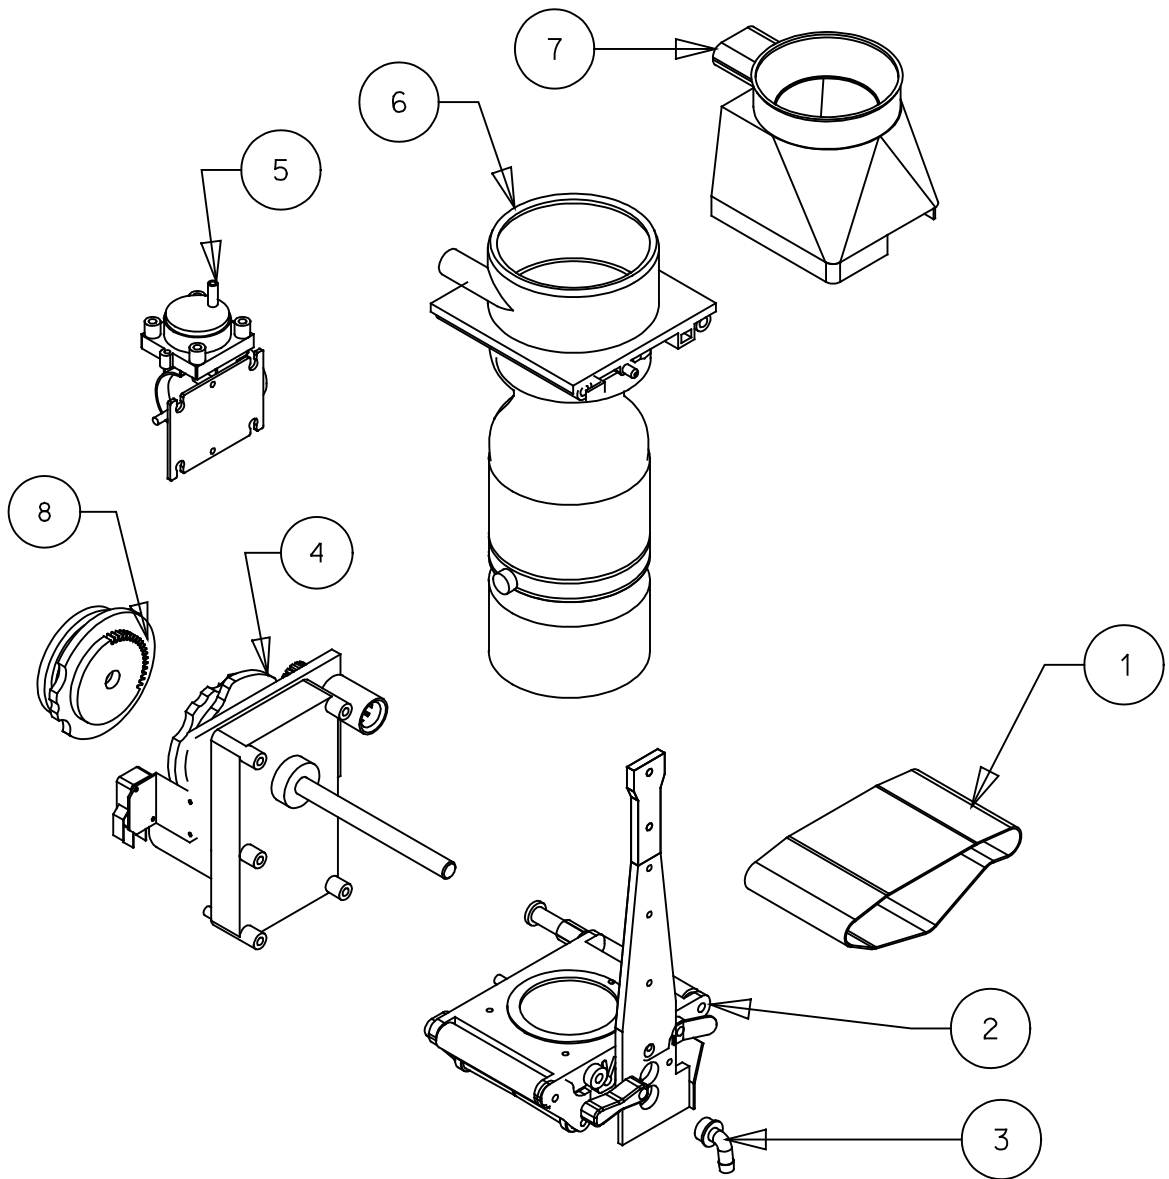

# 12 OZ COFFEE BREWER SPARE PARTS 89037

ISSUE 2

28-06-2006

NO.	PART NUMBER	QTY.	DESCRIPTION
1	56402	1	Coffee brewer belt
2	88151	1	12oz carriage assy
3	54559	1	Tea/coffee reducing outlet
4	88152	1	Drive motor assy 12 oz coff
5	56558	1	Air pump
6	88150	1	Brewerpot assy 12 oz coff
7	54768	1	Mixing bowl cover and vent
8	84795	1	Brewer gear cam assembly