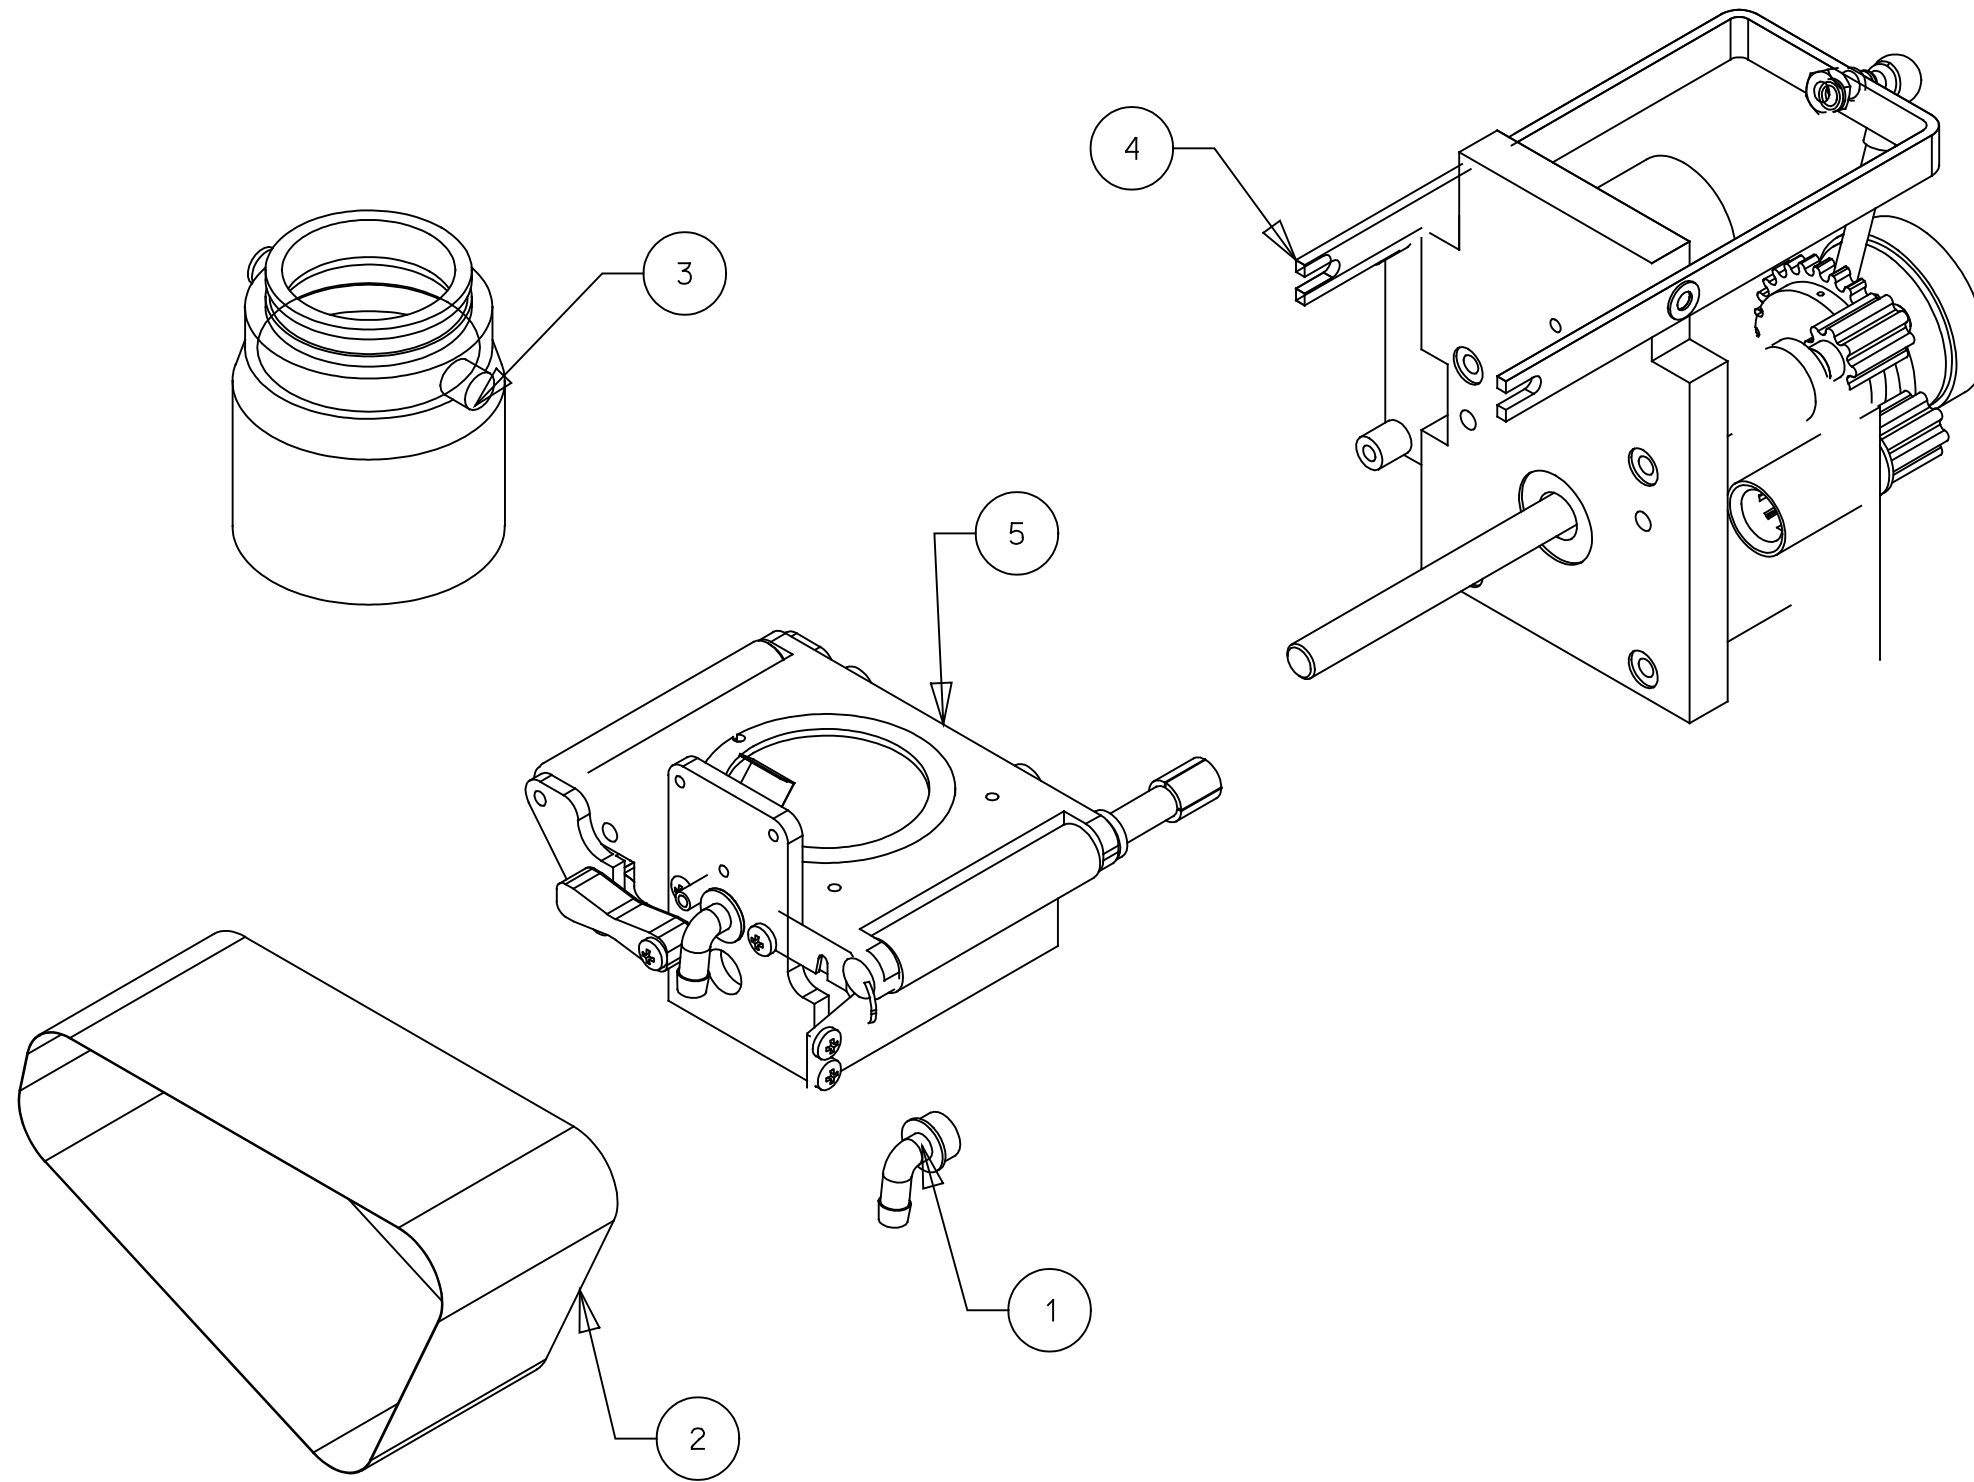

12 OZ TEA BREWER 88100

NO.	QTY.	DESCRIPTION	PART NUMBER
1	1	Tea/coffee reducing outlet	54559
2	1	Tea filter belt	56435
3	1	Tea pot assembly	88107
4	1	Brewer assembly	88106
5	1	Brewer carriage	88105

04-01-05