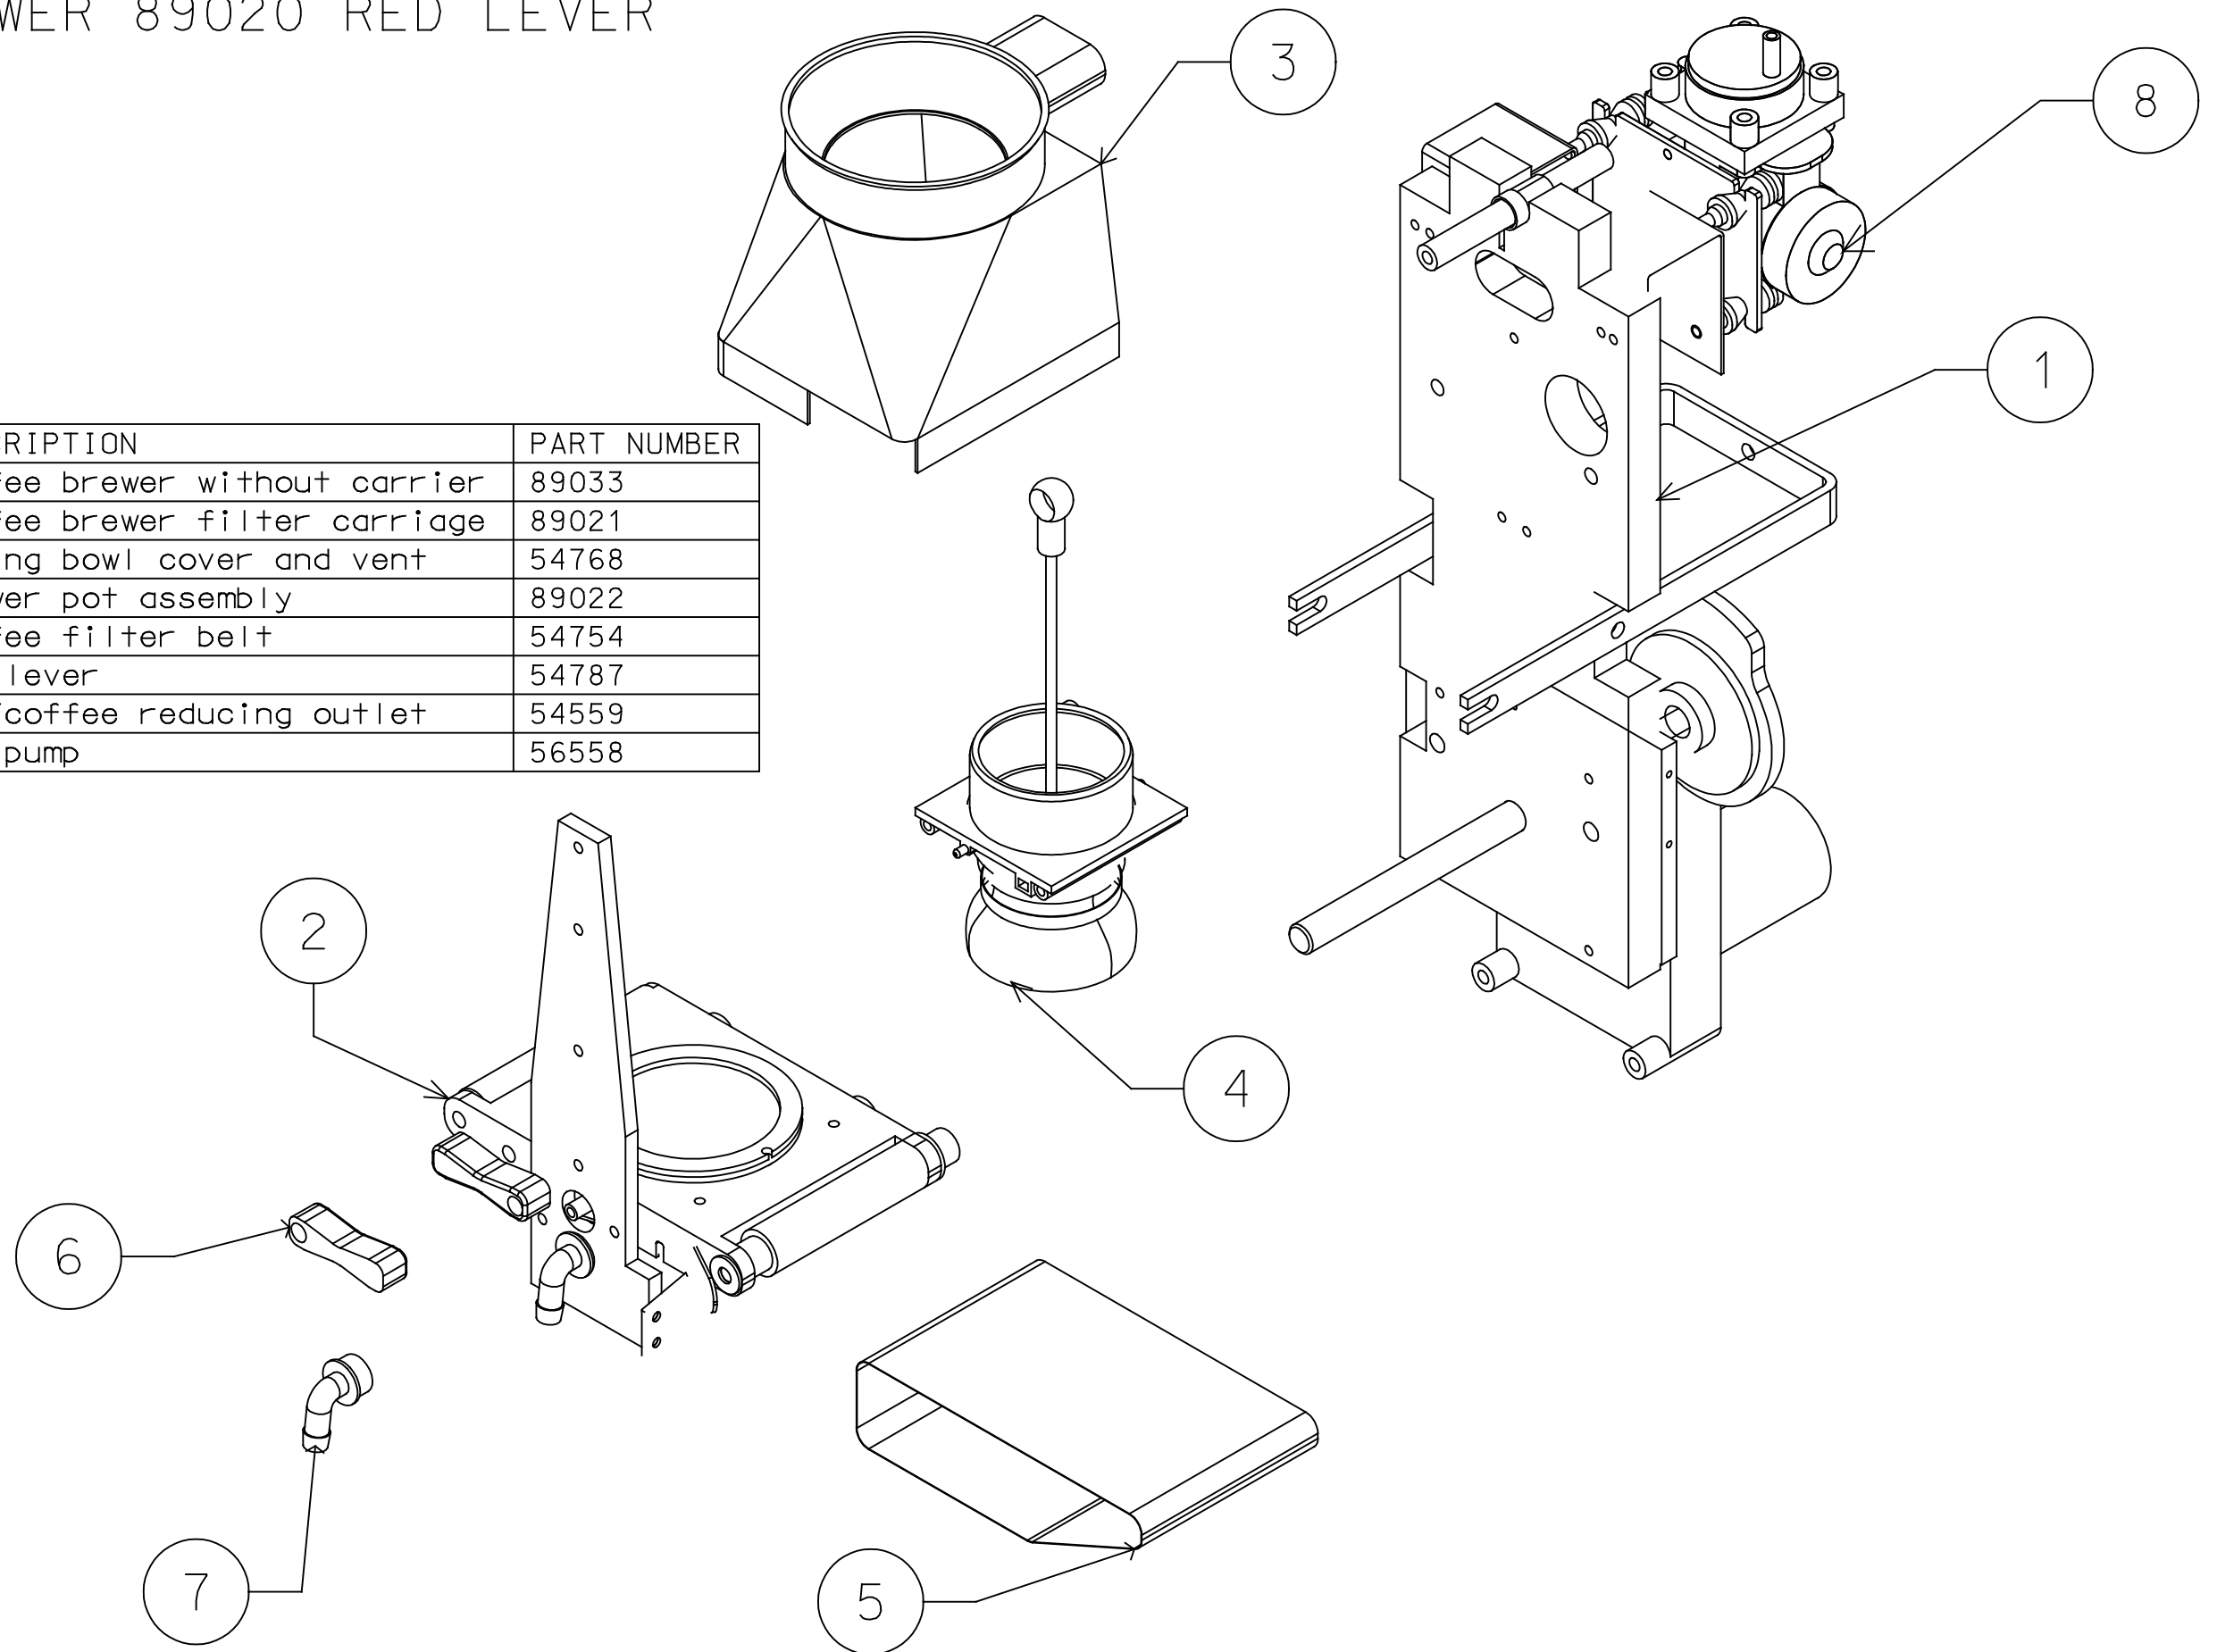

COFFEE BREWER 89020 RED LEVER
EXTERNAL

NO.	QTY.	DESCRIPTION	PART NUMBER
1	1	Coffee brewer without carrier	89033
2	1	Coffee brewer filter carriage	89021
3	1	Mixing bowl cover and vent	54768
4	1	Brewer pot assembly	89022
5	1	Coffee filter belt	54754
6	1	Red lever	54787
7	1	Tea/coffee reducing outlet	54559
8	1	Air pump	56558